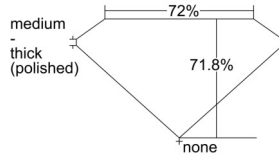

GIA®

FACSIMILE

GIA REPORT 5506947113

Verify this report at GIA.edu

GIA NATURAL DIAMOND DOSSIER®

December 09, 2024
GIA Report Number 5506947113
Shape and Cutting Style ..... Square Modified Brilliant
Measurements ..... 4.35 x 4.30 x 3.09 mm

GRADING RESULTS

Carat Weight ..... 0.50 carat
Color Grade ..... E
Clarity Grade VVS2

ADDITIONAL GRADING INFORMATION

Polish ..... Very Good
Symmetry ..... Very Good
Fluorescence ..... None
Clarity Characteristics..... Needle, Cloud, Pinpoint, Feather
Inspection(s): GIA 5506947113

PROPORTIONS

Profile not to actual proportions

GRADING SCALES

GIA COLOR SCALE		GIA CLARITY SCALE			
COLORLESS	D	VERY VERY SLIGHTLY INCLUDED	FLAWLESS		
	E		INTERNALLY FLAWLESS		
	F	VERY SLIGHTLY INCLUDED	VVS₁		
	G		VVS₂		
	H		VS₁		
	NEAR COLORLESS	I	SLIGHTLY INCLUDED	VS₂	
		J		SI₁	
		FAINT	K	INCLUDED	SI₂
			L		I₁
			M		I₂
VERTICALLY COLORLESS	N	INCLUDED	I₃		
	O				
	P				
	Q				
	R				
LIGHT	S				
	T				
	U				
	V				
	W				
	X				
	Y				
	Z