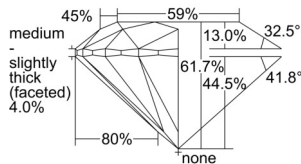

GIA®

FACSIMILE

GIA REPORT 5506953013

Verify this report at GIA.edu

GIA NATURAL DIAMOND DOSSIER®

December 06, 2024
GIA Report Number 5506953013
Shape and Cutting Style ..... Round Brilliant
Measurements ..... 5.73 - 5.76 x 3.55 mm

GRADING RESULTS

Carat Weight ..... 0.71 carat
Color Grade ..... E
Clarity Grade VS1
Cut Grade ..... Excellent

ADDITIONAL GRADING INFORMATION

Polish ..... Excellent
Symmetry ..... Excellent
Fluorescence ..... Medium Blue
Clarity Characteristics ..... Crystal, Cloud
Inscription(s): GIA 5506953013

PROPORTIONS

Profile to actual proportions

GRADING SCALES

GIA COLOR SCALE	GIA CLARITY SCALE	GIA CUT SCALE	
D	FLAWLESS	EXCELLENT	
E	INTERNALLY FLAWLESS		
F		VVS₁	VERY GOOD
G	VVS₂		
H	VS₁	GOOD	
I	VS₂		
J	SI₁	FAIR	
K	SI₂		
L	I₁	POOR	
M	I₂		
N	I₃		
O			
P			
Q			
R			
S			
T			
U			
V			
W			
X			
Y			
Z