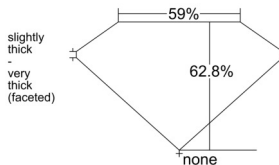

GIA®

FACSIMILE

GIA REPORT 5506956796

Verify this report at GIA.edu

GIA NATURAL DIAMOND DOSSIER®

December 09, 2024
GIA Report Number 5506956796
Shape and Cutting Style ..... Pear Brilliant
Measurements ..... 6.70 x 3.97 x 2.50 mm

GRADING RESULTS

Carat Weight ..... 0.40 carat
Color Grade ..... G
Clarity Grade VS1

ADDITIONAL GRADING INFORMATION

Polish ..... Excellent
Symmetry ..... Excellent
Fluorescence ..... None
Clarity Characteristics ..... Feather
Inscription(s): GIA 5506956796

PROPORTIONS

Profile not to actual proportions

GRADING SCALES

GIA COLOR SCALE		GIA CLARITY SCALE			
COLORLESS	D	VERY VERY SLIGHTLY INCLUDED	FLAWLESS		
	E		INTERNALLY FLAWLESS		
	F	VERY SLIGHTLY INCLUDED	VVS₁		
	G		VVS₂		
	H		VS₁		
	NEAR COLORLESS	I	SLIGHTLY INCLUDED	VS₂	
		J		SI₁	
		FAINT	K	INCLUDED	SI₂
			L		I₁
			M		I₂
VERTICALLY LIGHT			N	INCLUDED	I₃
	O				
	P				
	Q				
LIGHT	R				
	S				
	T				
	U				
	V				
	Z