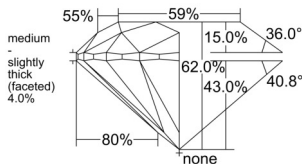

GIA®

FACSIMILE

GIA REPORT 5506962636

Verify this report at GIA.edu

GIA NATURAL DIAMOND DOSSIER®

December 10, 2024
GIA Report Number 5506962636
Shape and Cutting Style ..... Round Brilliant
Measurements ..... 5.07 - 5.10 x 3.16 mm

GRADING RESULTS

Carat Weight ..... 0.51 carat
Color Grade I
Clarity Grade VVS1
Cut Grade ..... Excellent

ADDITIONAL GRADING INFORMATION

Polish ..... Excellent
Symmetry ..... Excellent
Fluorescence ..... None
Clarity Characteristics ..... Pinpoint
Inscription(s): GIA 5506962636

PROPORTIONS

GRADING SCALES

GIA COLOR SCALE

COLORLESS	D
	E
	F
	G
	H
	I
	J
NEAR COLORLESS	K
	L
FAIN	M
	N
	O
	P
VERY LIGHT	Q
	R
	S
	T
	U
	V
	W
	X
	Y
LIGHT	Z

GIA CLARITY SCALE

	FLAWLESS
	INTERNALLY FLAWLESS
VERY VERY SLIGHTLY INCLUDED	VVS₁
	VVS₂
VERY SLIGHTLY INCLUDED	VS₁
	VS₂
SLIGHTLY INCLUDED	SI₁
	SI₂
INCLUDED	I₁
	I₂
	I₃

GIA CUT SCALE

	EXCELLENT
	VERY GOOD
	GOOD
	FAIR
	POOR