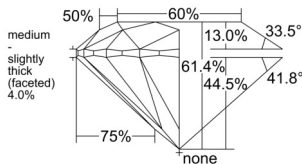

GIA®

FACSIMILE

GIA REPORT 5506965438

Verify this report at GIA.edu

GIA NATURAL DIAMOND DOSSIER®

December 10, 2024
GIA Report Number 5506965438
Shape and Cutting Style ..... Round Brilliant
Measurements ..... 4.30 - 4.33 x 2.65 mm

GRADING RESULTS

Carat Weight ..... 0.30 carat
Color Grade ..... E
Clarity Grade S11
Cut Grade ..... Excellent

ADDITIONAL GRADING INFORMATION

Polish ..... Excellent
Symmetry ..... Excellent
Fluorescence ..... None
Clarity Characteristics ..... Crystal, Feather, Cloud
Inspection(s): GIA 5506965438

PROPORTIONS

Profile to actual proportions