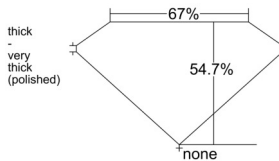

GIA®

FACSIMILE

GIA REPORT 5506969073

Verify this report at GIA.edu

GIA NATURAL DIAMOND DOSSIER®

December 11, 2024
GIA Report Number 5506969073
Shape and Cutting Style ..... Modified Kite Step Cut
Measurements ..... 10.96 x 4.44 x 2.43 mm

GRADING RESULTS

Carat Weight ..... 0.77 carat
Color Grade ..... D
Clarity Grade VS2

ADDITIONAL GRADING INFORMATION

Polish ..... Excellent
Symmetry ..... Very Good
Fluorescence ..... Faint
Clarity Characteristics ..... Crystal
Inscription(s): GIA 5506969073

PROPORTIONS

Profile not to actual proportions

GRADING SCALES

GIA COLOR SCALE		GIA CLARITY SCALE			
COLORLESS	D	VERY VERY SLIGHTLY INCLUDED	FLAWLESS		
	E		INTERNALLY FLAWLESS		
	F	VERY SLIGHTLY INCLUDED	VVS₁		
	G		VVS₂		
	H		VS₁		
	NEAR COLORLESS	I	SLIGHTLY INCLUDED	VS₂	
		J		SI₁	
		FAINT	K	INCLUDED	SI₂
			L		I₁
			M		I₂
VERT LIGHT			N	INCLUDED	I₃
	O				
	P				
	Q				
	R				
	S				
LIGHT	T				
	U				
	V				
	W				
	X				
	Y				
Z