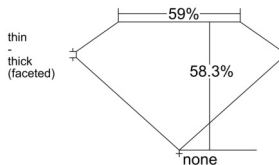

GIA®

FACSIMILE

GIA REPORT 5506971013

Verify this report at GIA.edu

GIA NATURAL DIAMOND DOSSIER®

December 11, 2024
GIA Report Number 5506971013
Shape and Cutting Style ..... Heart Brilliant
Measurements ..... 5.86 x 6.75 x 3.94 mm

GRADING RESULTS

Carat Weight ..... 0.90 carat
Color Grade ..... H
Clarity Grade SI1

ADDITIONAL GRADING INFORMATION

Polish ..... Excellent
Symmetry ..... Excellent
Fluorescence ..... None
Clarity Characteristics ..... Feather, Cloud, Crystal
Inscription(s): GIA 5506971013

PROPORTIONS

Profile not to actual proportions

GRADING SCALES

GIA COLOR SCALE		GIA CLARITY SCALE			
COLORLESS	D	VERY VERY SLIGHTLY INCLUDED	FLAWLESS		
	E		INTERNALLY FLAWLESS		
	F	VERY SLIGHTLY INCLUDED	VVS₁		
	G		VVS₂		
	H		VS₁		
	NEAR COLORLESS	I	SLIGHTLY INCLUDED	VS₂	
		J		SI₁	
		FAINT	K	INCLUDED	SI₂
			L		I₁
			M		I₂
VERT LIGHT	N	LIGHT	I₃		
	O				
	P				
	Q				
	R