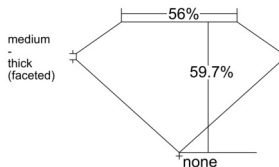

GIA®

FACSIMILE

GIA REPORT 5506971519

Verify this report at GIA.edu

GIA NATURAL DIAMOND DOSSIER®

December 12, 2024
GIA Report Number 5506971519
Shape and Cutting Style ..... Heart Brilliant
Measurements ..... 5.78 x 6.65 x 3.97 mm

GRADING RESULTS

Carat Weight ..... 0.90 carat
Color Grade I
Clarity Grade VS2

ADDITIONAL GRADING INFORMATION

Polish ..... Excellent
Symmetry ..... Excellent
Fluorescence ..... None
Clarity Characteristics ..... Feather
Inscription(s): GIA 5506971519

PROPORTIONS

Profile not to actual proportions

GRADING SCALES

GIA COLOR SCALE		GIA CLARITY SCALE			
COLORLESS	D	VERY VERY SLIGHTLY INCLUDED	FLAWLESS		
	E		INTERNALLY FLAWLESS		
	F	VERY SLIGHTLY INCLUDED	VVS₁		
	G		VVS₂		
	H		VS₁		
	NEAR COLORLESS	I	SLIGHTLY INCLUDED	VS₂	
		J		SI₁	
		FAINT	K	INCLUDED	SI₂
			L		I₁
			M		I₂
VERT LIGHT	N	NOT GRADED	I₃		
	O				
	P				
	Q				
	R				
	S				
LIGHT	T				
	U				
	V				
	W				
	X				
Y					
Z