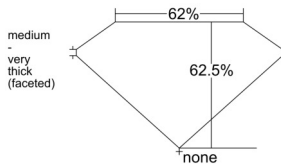

GIA®

FACSIMILE

GIA REPORT 5506987329

Verify this report at GIA.edu

GIA NATURAL DIAMOND DOSSIER®

December 12, 2024
GIA Report Number 5506987329
Shape and Cutting Style ..... Pear Brilliant
Measurements ..... 5.77 x 3.67 x 2.29 mm

GRADING RESULTS

Carat Weight ..... 0.30 carat
Color Grade ..... E
Clarity Grade SI1

ADDITIONAL GRADING INFORMATION

Polish ..... Excellent
Symmetry ..... Excellent
Fluorescence ..... None
Clarity Characteristics ..... Crystal, Feather, Cloud
Inscription(s): GIA 5506987329

PROPORTIONS

Profile not to actual proportions

GRADING SCALES

GIA COLOR SCALE		GIA CLARITY SCALE	
COLORLESS	D	VERY VERY SLIGHTLY INCLUDED	FLAWLESS
	E		INTERNALLY FLAWLESS
	F		VVS₁
	G		VVS₂
	H		VS₁
	I		VS₂
	J		SI₁
	K		SI₂
	L		I₁
	M		I₂
NEAR COLORLESS	N	SLIGHTLY INCLUDED	I₃
	O		
	P		
	Q		
FAINT	R	INCLUDED	
	S		
	T		
	U		
VERT LIGHT	V	INCLUDED	
	W		
	X		
	Y		
LIGHT	Z