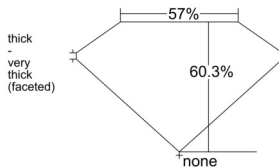

GIA®

FACSIMILE

GIA REPORT 5506988305

Verify this report at GIA.edu

GIA NATURAL DIAMOND DOSSIER®

December 13, 2024
GIA Report Number 5506988305
Shape and Cutting Style ..... Oval Brilliant
Measurements ..... 5.38 x 3.91 x 2.36 mm

GRADING RESULTS

Carat Weight ..... 0.33 carat
Color Grade ..... G
Clarity Grade VS1

ADDITIONAL GRADING INFORMATION

Polish ..... Excellent
Symmetry ..... Excellent
Fluorescence ..... None
Clarity Characteristics..... Needle, Crystal, Feather
Inscription(s): GIA 5506988305

PROPORTIONS

Profile not to actual proportions

GRADING SCALES

GIA COLOR SCALE		GIA CLARITY SCALE			
COLORLESS	D	VERY VERY SLIGHTLY INCLUDED	FLAWLESS		
	E		INTERNALLY FLAWLESS		
	F	VERY SLIGHTLY INCLUDED	VVS₁		
	G		VVS₂		
	H		VS₁		
	NEAR COLORLESS	I	SLIGHTLY INCLUDED	VS₂	
		J		SI₁	
		FAINT	K	INCLUDED	SI₂
			L		I₁
			M		I₂
VERT LIGHT	N	LIGHT	I₃		
	O				
	P				
	Q				
	R