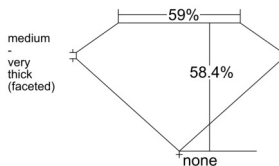

GIA®

FACSIMILE

GIA REPORT 5513004564

Verify this report at GIA.edu

GIA NATURAL DIAMOND DOSSIER®

December 16, 2024
GIA Report Number 5513004564
Shape and Cutting Style ..... Heart Brilliant
Measurements ..... 4.88 x 5.49 x 3.21 mm

GRADING RESULTS

Carat Weight ..... 0.50 carat
Color Grade ..... G
Clarity Grade S11

ADDITIONAL GRADING INFORMATION

Polish ..... Excellent
Symmetry ..... Excellent
Fluorescence ..... None
Clarity Characteristics ..... Crystal
Inscription(s): GIA 5513004564

PROPORTIONS

Profile not to actual proportions

GRADING SCALES

GIA COLOR SCALE		GIA CLARITY SCALE			
COLORLESS	D	VERY VERY SLIGHTLY INCLUDED	FLAWLESS		
	E		INTERNALLY FLAWLESS		
	F	VERY SLIGHTLY INCLUDED	VVS₁		
	G		VVS₂		
	H		VS₁		
	NEAR COLORLESS	I	SLIGHTLY INCLUDED	VS₂	
		J		S1₁	
		FAINT	K	INCLUDED	S1₂
			L		I₁
			M		I₂
VERT LIGHT	N	LIGHT	I₃		
	O				
	P				
	Q				
	R				
	S				
	T