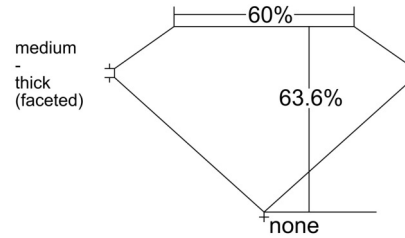

GIA NATURAL DIAMOND GRADING REPORT

December 18, 2024  
 GIA Report Number ..... 5513012888  
 Shape and Cutting Style ..... Oval Brilliant  
 Measurements ..... 7.89 x 5.65 x 3.59 mm

GRADING RESULTS

Carat Weight ..... 1.03 carat  
 Color Grade ..... F  
 Clarity Grade ..... VS2

ADDITIONAL GRADING INFORMATION

Polish ..... Excellent  
 Symmetry ..... Excellent  
 Fluorescence ..... Faint  
 Inscription(s): GIA 5513012888  
**Comments:** Pinpoints are not shown.

PROPORTIONS

Profile not to actual proportions

CLARITY CHARACTERISTICS

KEY TO SYMBOLS\*

- Crystal
- ~ Feather
- ▲ Indented Natural

\* Red symbols denote internal characteristics (inclusions). Green or black symbols denote external characteristics (blemishes). Diagram is an approximate representation of the diamond, and symbols shown indicate type, position, and approximate size of clarity characteristics. All clarity characteristics may not be shown. Details of finish are not shown.