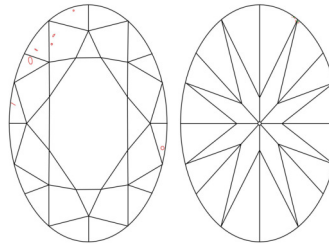

GIA NATURAL DIAMOND GRADING REPORT

December 18, 2024  
 GIA Report Number ..... 5513012888  
 Shape and Cutting Style ..... Oval Brilliant  
 Measurements ..... 7.89 x 5.65 x 3.59 mm

GRADING RESULTS

Carat Weight ..... 1.03 carat  
 Color Grade ..... F  
 Clarity Grade ..... VS2

ADDITIONAL GRADING INFORMATION

Polish ..... Excellent  
 Symmetry ..... Excellent  
 Fluorescence ..... Faint  
 Inscription(s): GIA 5513012888  
**Comments:** Pinpoints are not shown.

PROPORTIONS

Profile not to actual proportions

CLARITY CHARACTERISTICS

KEY TO SYMBOLS\*

- Crystal
- ~ Feather
- ▲ Indented Natural

\* Red symbols denote internal characteristics (inclusions). Green or black symbols denote external characteristics (blemishes). Diagram is an approximate representation of the diamond, and symbols shown indicate type, position, and approximate size of clarity characteristics. All clarity characteristics may not be shown. Details of finish are not shown.