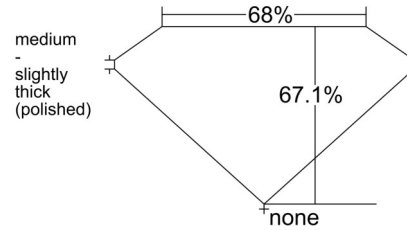

PROPORTIONS

Profile not to actual proportions