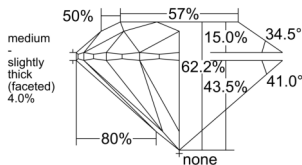

GIA®

FACSIMILE

GIA REPORT 5513027511

Verify this report at GIA.edu

GIA NATURAL DIAMOND DOSSIER®

December 19, 2024
GIA Report Number 5513027511
Shape and Cutting Style ..... Round Brilliant
Measurements ..... 5.33 - 5.36 x 3.33 mm

GRADING RESULTS

Carat Weight ..... 0.58 carat
Color Grade I
Clarity Grade VS1
Cut Grade ..... Excellent

ADDITIONAL GRADING INFORMATION

Polish ..... Excellent
Symmetry ..... Excellent
Fluorescence ..... None
Clarity Characteristics ..... Cloud, Crystal
Inscription(s): GIA 5513027511

PROPORTIONS

GRADING SCALES

GIA COLOR SCALE	GIA CLARITY SCALE	GIA CUT SCALE	
D	FLAWLESS	EXCELLENT	
E	INTERNALLY FLAWLESS		
F		VVS₁	VERY GOOD
G	VVS₂		
H	VS₁	GOOD	
I	VS₂		
J	SI₁	FAIR	
K	SI₂		
L	I₁	POOR	
M	I₂		
N	I₃		
O			
P			
Q			
R			
S			
T			
U			
V			
W			
X			
Y			
Z