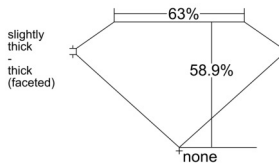

GIA®

FACSIMILE

GIA REPORT 5513030458

Verify this report at GIA.edu

GIA NATURAL DIAMOND DOSSIER®

December 20, 2024
GIA Report Number 5513030458
Shape and Cutting Style ..... Oval Brilliant
Measurements ..... 6.41 x 4.61 x 2.71 mm

GRADING RESULTS

Carat Weight ..... 0.50 carat
Color Grade ..... E
Clarity Grade VS1

ADDITIONAL GRADING INFORMATION

Polish ..... Excellent
Symmetry ..... Very Good
Fluorescence ..... None
Clarity Characteristics ..... Cloud
Inscription(s): GIA 5513030458

PROPORTIONS

Profile not to actual proportions

GRADING SCALES

GIA COLOR SCALE		GIA CLARITY SCALE			
COLORLESS	D	VERY VERY SLIGHTLY INCLUDED	FLAWLESS		
	E		INTERNALLY FLAWLESS		
	F	VERY SLIGHTLY INCLUDED	VS₁		
	G		VS₂		
	H		VS₁		
	NEAR COLORLESS	I	SLIGHTLY INCLUDED	SI₁	
		J		SI₂	
		FAINT	K	INCLUDED	I₁
			L		I₂
			M		I₃
VERT LIGHT	N				
	O				
	P				
	Q				
	R				
	S				
	T				
LIGHT	U				
	V				
	W				
	X				
Y					
Z