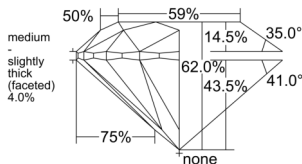

GIA®

FACSIMILE

GIA REPORT 5513035939

Verify this report at GIA.edu

GIA NATURAL DIAMOND DOSSIER®

December 20, 2024
GIA Report Number 5513035939
Shape and Cutting Style ..... Round Brilliant
Measurements ..... 5.10 - 5.12 x 3.17 mm

GRADING RESULTS

Carat Weight ..... 0.51 carat
Color Grade ..... G
Clarity Grade VS1
Cut Grade ..... Excellent

ADDITIONAL GRADING INFORMATION

Polish ..... Excellent
Symmetry ..... Excellent
Fluorescence ..... None
Clarity Characteristics ..... Cloud
Inscription(s): GIA 5513035939

PROPORTIONS

Profile to actual proportions