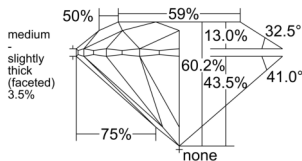

GIA®

FACSIMILE

GIA REPORT 5513046141

Verify this report at GIA.edu

GIA NATURAL DIAMOND DOSSIER®

December 23, 2024
GIA Report Number 5513046141
Shape and Cutting Style ..... Round Brilliant
Measurements ..... 4.86 - 4.89 x 2.93 mm

GRADING RESULTS

Carat Weight ..... 0.42 carat
Color Grade ..... F
Clarity Grade VVS1
Cut Grade ..... Excellent

ADDITIONAL GRADING INFORMATION

Polish ..... Excellent
Symmetry ..... Excellent
Fluorescence ..... Medium Blue
Clarity Characteristics ..... Pinpoint
Inscription(s): GIA 5513046141

PROPORTIONS

Profile to actual proportions

GRADING SCALES

GIA COLOR SCALE	GIA CLARITY SCALE	GIA CUT SCALE
COLORESS	FLAWLESS	EXCELLENT
D	INTERNALLY FLAWLESS	
E	VVS₁	VERY GOOD
F		
G	VS₁	GOOD
H		
I	SI₁	FAIR
J		
K	I₁	POOR
L		
M	I₂	
N		
O	I₃	
P		
Q		
R		
S		
T		
U		
V		
W		
X		
Y		
Z