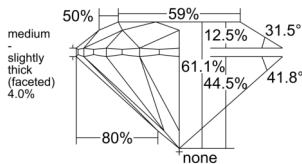

GIA®

FACSIMILE

GIA REPORT 5513047125

Verify this report at GIA.edu

GIA NATURAL DIAMOND DOSSIER®

December 25, 2024
GIA Report Number 5513047125
Shape and Cutting Style ..... Round Brilliant
Measurements ..... 4.94 - 4.96 x 3.02 mm

GRADING RESULTS

Carat Weight ..... 0.45 carat
Color Grade ..... G
Clarity Grade VS1
Cut Grade ..... Excellent

ADDITIONAL GRADING INFORMATION

Polish ..... Excellent
Symmetry ..... Excellent
Fluorescence ..... Medium Blue
Clarity Characteristics..... Cloud, Crystal, Pinpoint
Inspection(s): GIA 5513047125

PROPORTIONS

Profile to actual proportions

GRADING SCALES

GIA COLOR SCALE	GIA CLARITY SCALE	GIA CUT SCALE	
D	FLAWLESS	EXCELLENT	
E	INTERNALLY FLAWLESS		
F		VVS₁	VERY GOOD
G	VVS₂		
H	VS₁	GOOD	
I	VS₂		
J	SI₁	FAIR	
K	SI₂		
L	I₁	POOR	
M			
N			
O	I₂		
P			
Q			
R	I₃		
S			
T			
U			
V			
W			
X			
Y			
Z