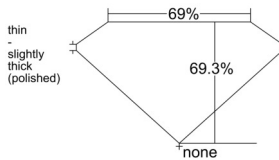

GIA®

FACSIMILE

GIA REPORT 5513083886

Verify this report at GIA.edu

GIA NATURAL DIAMOND DOSSIER®

December 27, 2024
GIA Report Number 5513083886
Shape and Cutting Style ..... **Cut-Cornered Rectangular Modified Brilliant**
Measurements ..... 5.72 x 4.39 x 3.04 mm

GRADING RESULTS

Carat Weight ..... 0.60 carat
Color Grade ..... E
Clarity Grade VS2

ADDITIONAL GRADING INFORMATION

Polish ..... Excellent
Symmetry ..... Excellent
Fluorescence ..... None
Clarity Characteristics ..... Crystal, Cloud
Inscription(s): GIA 5513083886

PROPORTIONS

Profile not to actual proportions

GRADING SCALES

GIA COLOR SCALE		GIA CLARITY SCALE			
COLORLESS	D	VERY VERY SLIGHTLY INCLUDED	FLAWLESS		
	E		INTERNALLY FLAWLESS		
	F		VVS₁		
	NEAR COLORLESS	G	VERY SLIGHTLY INCLUDED	VVS₂	
		H		VS₁	
		FAINT	I	SLIGHTLY INCLUDED	VS₂
			J		SI₁
	K		SI₂		
	VERT LIGHT		L	INCLUDED	I₁
			M		I₂
N			I₃		
O					
P					
Q					
R					
LIGHT	S				
	T				
	U				
	V				
	W				
	X				
	Y				
	Z