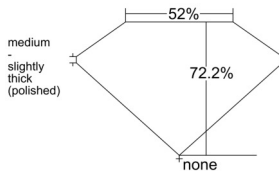

GIA®

FACSIMILE

GIA REPORT 5513087744

Verify this report at GIA.edu

GIA NATURAL DIAMOND DOSSIER®

January 02, 2025
GIA Report Number 5513087744
Shape and Cutting Style ..... Rectangular Step Cut
Measurements ..... 9.25 x 2.18 x 1.57 mm

GRADING RESULTS

Carat Weight ..... 0.35 carat
Color Grade ..... D
Clarity Grade VS1

ADDITIONAL GRADING INFORMATION

Polish ..... Very Good
Symmetry ..... Very Good
Fluorescence ..... Medium Blue
Clarity Characteristics ..... Feather
Inscription(s): GIA 5513087744

PROPORTIONS

Profile not to actual proportions

GRADING SCALES

GIA COLOR SCALE		GIA CLARITY SCALE			
COLORLESS	D	VERY VERY SLIGHTLY INCLUDED	FLAWLESS		
	E		INTERNALLY FLAWLESS		
	F	VERY SLIGHTLY INCLUDED	VVS₁		
	G		VVS₂		
	H		VS₁		
	NEAR COLORLESS	I	SLIGHTLY INCLUDED	VS₂	
		J		SI₁	
		FAINT	K	INCLUDED	SI₂
			L		I₁
			M		I₂
N			I₃		
VERT LIGHT	O	LIGHT			
	P				
	Q				
	R				
	S				
	T				
LIGHT	U				
	V				
	W				
	X				
Y					
Z