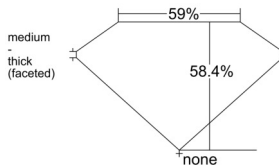

GIA®

FACSIMILE

GIA REPORT 5513100374

Verify this report at GIA.edu

GIA NATURAL DIAMOND DOSSIER®

December 31, 2024
GIA Report Number 5513100374
Shape and Cutting Style ..... Heart Brilliant
Measurements ..... 4.81 x 5.53 x 3.23 mm

GRADING RESULTS

Carat Weight ..... 0.50 carat
Color Grade ..... H
Clarity Grade VS2

ADDITIONAL GRADING INFORMATION

Polish ..... Excellent
Symmetry ..... Excellent
Fluorescence ..... None
Clarity Characteristics ..... Crystal, Cloud, Feather
Inscription(s): GIA 5513100374

PROPORTIONS

Profile not to actual proportions

GRADING SCALES

GIA COLOR SCALE		GIA CLARITY SCALE			
COLORLESS	D	VERY VERY SLIGHTLY INCLUDED	FLAWLESS		
	E		INTERNALLY FLAWLESS		
	F	VERY SLIGHTLY INCLUDED	VVS₁		
	G		VVS₂		
	H		VS₁		
	NEAR COLORLESS	I	SLIGHTLY INCLUDED	VS₂	
		J		SI₁	
		FAINT	K	INCLUDED	SI₂
			L		I₁
			M		I₂
VERT LIGHT	N	LIGHT	I₃		
	O				
	P				
	Q				
	R