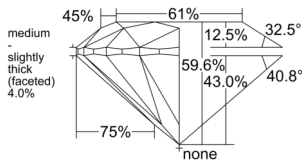

GIA®

FACSIMILE

GIA REPORT 5513108779

Verify this report at GIA.edu

GIA NATURAL DIAMOND DOSSIER®

January 01, 2025
GIA Report Number 5513108779
Shape and Cutting Style ..... Round Brilliant
Measurements ..... 5.35 - 5.38 x 3.20 mm

GRADING RESULTS

Carat Weight ..... 0.57 carat
Color Grade ..... E
Clarity Grade S11
Cut Grade ..... Excellent

ADDITIONAL GRADING INFORMATION

Polish ..... Excellent
Symmetry ..... Excellent
Fluorescence ..... None
Clarity Characteristics ..... Feather, Crystal, Cloud
Inscription(s): GIA 5513108779

PROPORTIONS

Profile to actual proportions