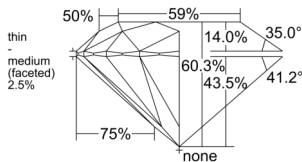

GIA®

FACSIMILE

GIA REPORT 5513115586

Verify this report at GIA.edu

GIA NATURAL DIAMOND DOSSIER®

January 03, 2025
GIA Report Number 5513115586
Shape and Cutting Style ..... Round Brilliant
Measurements ..... 3.80 - 3.82 x 2.30 mm

GRADING RESULTS

Carat Weight ..... 0.20 carat
Color Grade ..... D
Clarity Grade S11
Cut Grade ..... Excellent

ADDITIONAL GRADING INFORMATION

Polish ..... Excellent
Symmetry ..... Excellent
Fluorescence ..... None
Clarity Characteristics ..... Feather
Inscription(s): GIA 5513115586

PROPORTIONS

Profile to actual proportions