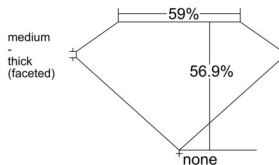

GIA®

FACSIMILE

GIA REPORT 5513118416

Verify this report at GIA.edu

GIA NATURAL DIAMOND DOSSIER®

January 02, 2025
GIA Report Number 5513118416
Shape and Cutting Style ..... Heart Brilliant
Measurements ..... 5.47 x 6.30 x 3.58 mm

GRADING RESULTS

Carat Weight ..... 0.71 carat
Color Grade I
Clarity Grade S11

ADDITIONAL GRADING INFORMATION

Polish ..... Excellent
Symmetry ..... Very Good
Fluorescence ..... None
Clarity Characteristics..... Cloud, Feather
Inscription(s): GIA 5513118416

PROPORTIONS

Profile not to actual proportions

GRADING SCALES

GIA COLOR SCALE		GIA CLARITY SCALE			
COLORLESS	D	VERY VERY SLIGHTLY INCLUDED	FLAWLESS		
	E		INTERNALLY FLAWLESS		
	F	VERY SLIGHTLY INCLUDED	VVS₁		
	G		VVS₂		
	H		VS₁		
	NEAR COLORLESS	I	SLIGHTLY INCLUDED	VS₂	
		J		S1₁	
		FAINT	K	INCLUDED	S1₂
			L		I₁
			M		I₂
VERTICALLY LIGHT	N	INCLUDED	I₃		
	O				
	P				
	Q				
	R				
LIGHT	S				
	T				
	U				
	V				
	W				
	X				
	Y				
	Z