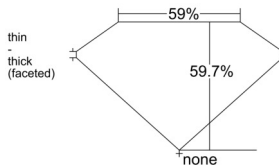

GIA®

FACSIMILE

GIA REPORT 5513129963

Verify this report at GIA.edu

GIA NATURAL DIAMOND DOSSIER®

January 03, 2025
GIA Report Number 5513129963
Shape and Cutting Style ..... Heart Brilliant
Measurements ..... 5.42 x 6.29 x 3.76 mm

GRADING RESULTS

Carat Weight ..... 0.75 carat
Color Grade ..... F
Clarity Grade VS2

ADDITIONAL GRADING INFORMATION

Polish ..... Excellent
Symmetry ..... Excellent
Fluorescence ..... None
Clarity Characteristics ..... Cloud, Feather
Inscription(s): GIA 5513129963

PROPORTIONS

Profile not to actual proportions

GRADING SCALES

GIA COLOR SCALE		GIA CLARITY SCALE	
COLORLESS	D	VERY VERY SLIGHTLY INCLUDED	FLAWLESS
	E		INTERNALLY FLAWLESS
	F		VVS₁
	G		VVS₂
	H		VS₁
	I		VS₂
	J		SI₁
	K		SI₂
	L		I₁
	M		I₂
NEAR COLORLESS	N	SLIGHTLY INCLUDED	I₃
	O		
	P		
	Q		
FAINT	R		
	S		
	T		
	U		
VERT LIGHT	V		
	W		
	X		
	Y		
LIGHT	Z