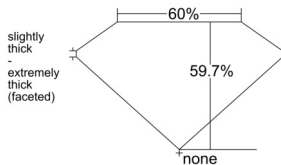

GIA®

FACSIMILE

GIA REPORT 5513187455

Verify this report at GIA.edu

GIA NATURAL DIAMOND DOSSIER®

January 28, 2025
GIA Report Number 5513187455
Shape and Cutting Style ..... Heart Brilliant
Measurements ..... 5.31 x 6.19 x 3.69 mm

GRADING RESULTS

Carat Weight ..... 0.70 carat
Color Grade ..... D
Clarity Grade VS2

ADDITIONAL GRADING INFORMATION

Polish ..... Excellent
Symmetry ..... Excellent
Fluorescence ..... None
Clarity Characteristics..... Crystal, Cloud, Feather
Inscription(s): GIA 5513187455

PROPORTIONS

Profile not to actual proportions

GRADING SCALES

GIA COLOR SCALE		GIA CLARITY SCALE	
COLORLESS	D	VERY VERY SLIGHTLY INCLUDED	FLAWLESS
	E		INTERNALLY FLAWLESS
	F		VVS₁
	G		VVS₂
	H		VS₁
	I		VS₂
	J		SI₁
	K		SI₂
	L		I₁
	M		I₂
NEAR COLORLESS	N	SLIGHTLY INCLUDED	I₃
	O		
	P		
	Q		
FAINT	R		
	S		
	T		
	U		
VERT LIGHT	V		
	W		
	X		
	Y		
LIGHT	Z