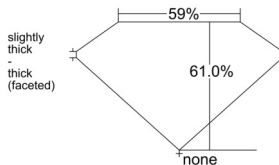

GIA®

FACSIMILE

GIA REPORT 5513206446

Verify this report at GIA.edu

GIA NATURAL DIAMOND DOSSIER®

January 14, 2025
GIA Report Number 5513206446
Shape and Cutting Style ..... Pear Brilliant
Measurements ..... 5.85 x 3.72 x 2.27 mm

GRADING RESULTS

Carat Weight ..... 0.30 carat
Color Grade ..... H
Clarity Grade VS1

ADDITIONAL GRADING INFORMATION

Polish ..... Excellent
Symmetry ..... Very Good
Fluorescence ..... None
Clarity Characteristics..... Crystal, Needle, Pinpoint
Inscription(s): GIA 5513206446

PROPORTIONS

Profile not to actual proportions

GRADING SCALES

GIA COLOR SCALE		GIA CLARITY SCALE			
COLORLESS	D	VERY VERY SLIGHTLY INCLUDED	FLAWLESS		
	E		INTERNALLY FLAWLESS		
	F	VERY SLIGHTLY INCLUDED	VS₁		
	G		VS₂		
	H		VS₁		
	NEAR COLORLESS	I	SLIGHTLY INCLUDED	SI₁	
		J		SI₂	
		FAINT	K	INCLUDED	I₁
			L		I₂
			M		I₃
VERTILIGHT	N				
	O				
	P				
	Q				
	R				
	S				
	T				
LIGHT	U				
	V				
	W				
	X				
Y					
Z