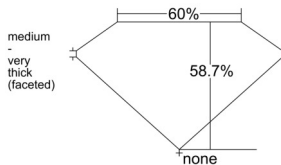

GIA®

FACSIMILE

GIA REPORT 5513209122

Verify this report at GIA.edu

GIA NATURAL DIAMOND DOSSIER®

January 15, 2025
GIA Report Number 5513209122
Shape and Cutting Style ..... Heart Brilliant
Measurements ..... 4.96 x 5.80 x 3.41 mm

GRADING RESULTS

Carat Weight ..... 0.59 carat
Color Grade I
Clarity Grade VS1

ADDITIONAL GRADING INFORMATION

Polish ..... Excellent
Symmetry ..... Excellent
Fluorescence ..... None
Clarity Characteristics..... Feather, Needle, Pinpoint
Inscription(s): GIA 5513209122

PROPORTIONS

Profile not to actual proportions

GRADING SCALES

GIA COLOR SCALE		GIA CLARITY SCALE	
COLORLESS	D	VERY VERY SLIGHTLY INCLUDED	FLAWLESS
	E		INTERNALLY FLAWLESS
	F		VVS₁
	G		VVS₂
	H		VS₁
	I		VS₂
	J		SI₁
	K		SI₂
	L		I₁
	M		I₂
NEAR COLORLESS	N	SLIGHTLY INCLUDED	I₃
	O		
	P		
	Q		
FAINT	R		
	S		
	T		
	U		
VERT LIGHT	V		
	W		
	X		
	Y		
LIGHT	Z