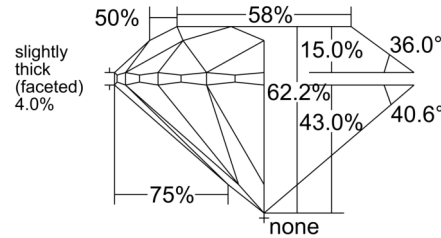

GIA NATURAL DIAMOND GRADING REPORT

January 16, 2025
GIA Report Number 5513213124
Shape and Cutting Style ..... Round Brilliant
Measurements ..... 8.63 - 8.70 x 5.39 mm

GRADING RESULTS

Carat Weight ..... 2.55 carat
Color Grade ..... H
Clarity Grade VS2
Cut Grade ..... Excellent

ADDITIONAL GRADING INFORMATION

Polish ..... Excellent
Symmetry ..... Excellent
Fluorescence ..... None

Inscription(s): GIA 5513213124

Comments: Clouds are not shown. Pinpoints are not shown.

PROPORTIONS

Profile to actual proportions