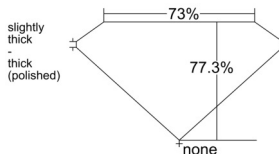

GIA®

FACSIMILE

GIA REPORT 5513222481

Verify this report at GIA.edu

GIA NATURAL DIAMOND DOSSIER®

January 16, 2025
GIA Report Number 5513222481
Shape and Cutting Style ..... Square Modified Brilliant
Measurements ..... 4.32 x 4.16 x 3.22 mm

GRADING RESULTS

Carat Weight ..... 0.50 carat
Color Grade ..... G
Clarity Grade VVS1

ADDITIONAL GRADING INFORMATION

Polish ..... Excellent
Symmetry ..... Very Good
Fluorescence ..... None
Clarity Characteristics ..... Pinpoint
Inscription(s): GIA 5513222481

PROPORTIONS

Profile not to actual proportions

GRADING SCALES

GIA COLOR SCALE		GIA CLARITY SCALE			
COLORLESS	D	VERY VERY SLIGHTLY INCLUDED	FLAWLESS		
	E		INTERNALLY FLAWLESS		
	F	VERY SLIGHTLY INCLUDED	VVS₁		
	G		VVS₂		
	H		VS₁		
	NEAR COLORLESS	I	SLIGHTLY INCLUDED	VS₂	
		J		SI₁	
		FAINT	K	INCLUDED	SI₂
			L		I₁
			M		I₂
VERT LIGHT			N	INCLUDED	I₃
			O		
			P		
	Q				
LIGHT	R				
	S				
	T				
	U				
	V				
	Z