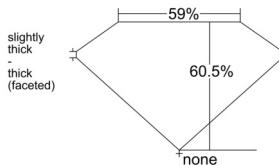

GIA®

FACSIMILE

GIA REPORT 5513234606

Verify this report at GIA.edu

GIA NATURAL DIAMOND DOSSIER®

January 20, 2025
GIA Report Number 5513234606
Shape and Cutting Style ..... Pear Brilliant
Measurements ..... 6.62 x 4.21 x 2.55 mm

GRADING RESULTS

Carat Weight ..... 0.44 carat
Color Grade ..... G
Clarity Grade ..... Internally Flawless

ADDITIONAL GRADING INFORMATION

Polish ..... Excellent
Symmetry ..... Excellent
Fluorescence ..... None
Clarity Characteristics ..... Minor Details of Polish
Inscription(s): GIA 5513234606

PROPORTIONS

Profile not to actual proportions

GRADING SCALES

GIA COLOR SCALE		GIA CLARITY SCALE			
COLORLESS	D	VERY VERY SLIGHTLY INCLUDED	FLAWLESS		
	E		INTERNALLY FLAWLESS		
	F	VERY SLIGHTLY INCLUDED	VVS₁		
	G		VVS₂		
	H		VS₁		
	NEAR COLORLESS	I	SLIGHTLY INCLUDED	VS₂	
		J		SI₁	
		FAINT	K	INCLUDED	SI₂
			L		I₁
			M		I₂
VERT LIGHT	N	LIGHT	I₃		
	O				
	P				
	Q				
	R