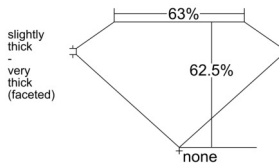

GIA®

FACSIMILE

GIA REPORT 5513246354

Verify this report at GIA.edu

GIA NATURAL DIAMOND DOSSIER®

January 21, 2025
GIA Report Number 5513246354
Shape and Cutting Style ..... Pear Brilliant
Measurements ..... 6.29 x 4.15 x 2.59 mm

GRADING RESULTS

Carat Weight ..... 0.40 carat
Color Grade ..... D
Clarity Grade SI1

ADDITIONAL GRADING INFORMATION

Polish ..... Excellent
Symmetry ..... Very Good
Fluorescence ..... None
Clarity Characteristics ..... Crystal, Cloud
Inscription(s): GIA 5513246354

PROPORTIONS

Profile not to actual proportions

GRADING SCALES

GIA COLOR SCALE		GIA CLARITY SCALE			
COLORLESS	D	VERY VERY SLIGHTLY INCLUDED	FLAWLESS		
	E		INTERNALLY FLAWLESS		
	F	VERY SLIGHTLY INCLUDED	VVS₁		
	G		VVS₂		
	H		VS₁		
	NEAR COLORLESS	I	SLIGHTLY INCLUDED	VS₂	
		J		SI₁	
		FAINT	K	INCLUDED	SI₂
			L		I₁
			M		I₂
VERT LIGHT	N	LIGHT	I₃		
	O				
	P				
	Q				
	R