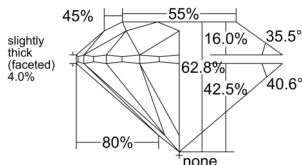

GIA®

FACSIMILE

GIA NATURAL DIAMOND DOSSIER®

January 24, 2025
GIA Report Number 5513281392
Shape and Cutting Style ..... Round Brilliant
Measurements ..... 5.34 - 5.38 x 3.37 mm

GRADING RESULTS

Carat Weight ..... 0.60 carat
Color Grade ..... K
Clarity Grade VS1
Cut Grade ..... Excellent

ADDITIONAL GRADING INFORMATION

Polish ..... Excellent
Symmetry ..... Excellent
Fluorescence ..... None
Clarity Characteristics..... Feather, Pinpoint
Inscription(s): GIA 5513281392

GIA REPORT 5513281392

Verify this report at GIA.edu

PROPORTIONS

Profile to actual proportions