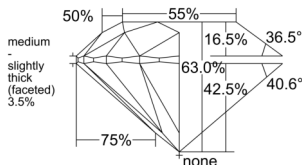

GIA®

FACSIMILE

GIA REPORT 5513286335

Verify this report at GIA.edu

GIA NATURAL DIAMOND DOSSIER®

January 27, 2025
GIA Report Number 5513286335
Shape and Cutting Style ..... Round Brilliant
Measurements ..... 4.85 - 4.89 x 3.07 mm

GRADING RESULTS

Carat Weight ..... 0.45 carat
Color Grade ..... G
Clarity Grade VS2
Cut Grade ..... Excellent

ADDITIONAL GRADING INFORMATION

Polish ..... Excellent
Symmetry ..... Excellent
Fluorescence ..... Medium Blue
Clarity Characteristics ..... Cloud, Crystal
Inscription(s): GIA 5513286335

PROPORTIONS

Profile to actual proportions