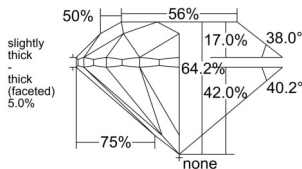

GIA®

FACSIMILE

GIA REPORT 5513287342

Verify this report at GIA.edu

GIA NATURAL DIAMOND DOSSIER®

January 27, 2025
GIA Report Number 5513287342
Shape and Cutting Style ..... Round Brilliant
Measurements ..... 4.80 - 4.84 x 3.09 mm

GRADING RESULTS

Carat Weight ..... 0.46 carat
Color Grade ..... F
Clarity Grade S11
Cut Grade ..... Very Good

ADDITIONAL GRADING INFORMATION

Polish ..... Excellent
Symmetry ..... Excellent
Fluorescence ..... None
Clarity Characteristics ..... Cloud
Inscription(s): GIA 5513287342

PROPORTIONS

Profile to actual proportions