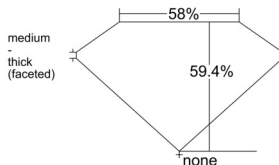

GIA®

FACSIMILE

GIA REPORT 5513296460

Verify this report at GIA.edu

GIA NATURAL DIAMOND DOSSIER®

January 28, 2025
GIA Report Number 5513296460
Shape and Cutting Style ..... Heart Brilliant
Measurements ..... 5.30 x 6.22 x 3.69 mm

GRADING RESULTS

Carat Weight ..... 0.71 carat
Color Grade ..... E
Clarity Grade VS2

ADDITIONAL GRADING INFORMATION

Polish ..... Excellent
Symmetry ..... Excellent
Fluorescence ..... None
Clarity Characteristics..... Crystal, Needle, Feather
Inscription(s): GIA 5513296460

PROPORTIONS

Profile not to actual proportions

GRADING SCALES

GIA COLOR SCALE		GIA CLARITY SCALE	
COLORLESS	D	VERY VERY SLIGHTLY INCLUDED	FLAWLESS
	E		INTERNALLY FLAWLESS
	F		VVS₁
	G		VVS₂
	H		VS₁
	I		VS₂
	J		SI₁
	K		SI₂
	L		I₁
	M		I₂
NEAR COLORLESS	N	SLIGHTLY INCLUDED	I₃
	O		
	P		
	Q		
FAINT	R		
	S		
	T		
	U		
VERT LIGHT	V		
	W		
	X		
	Y		
LIGHT	Z