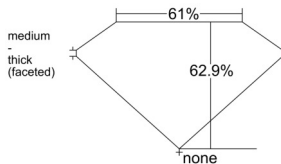

GIA®

FACSIMILE

GIA REPORT 5513302806

Verify this report at GIA.edu

GIA NATURAL DIAMOND DOSSIER®

January 28, 2025
GIA Report Number 5513302806
Shape and Cutting Style ..... Oval Brilliant
Measurements ..... 6.75 x 4.96 x 3.12 mm

GRADING RESULTS

Carat Weight ..... 0.70 carat
Color Grade I
Clarity Grade SI1

ADDITIONAL GRADING INFORMATION

Polish ..... Excellent
Symmetry ..... Very Good
Fluorescence ..... Faint
Clarity Characteristics..... Crystal, Cloud, Feather
Inscription(s): GIA 5513302806

PROPORTIONS

Profile not to actual proportions

GRADING SCALES

GIA COLOR SCALE		GIA CLARITY SCALE			
COLORLESS	D	VERY VERY SLIGHTLY INCLUDED	FLAWLESS		
	E		INTERNALLY FLAWLESS		
	F		VVS₁		
	NEAR COLORLESS	G	VERY SLIGHTLY INCLUDED	VVS₂	
		H		VS₁	
		FAINT	I	SLIGHTLY INCLUDED	VS₂
			J		SI₁
	K		SI₂		
	LIGHT		L	INCLUDED	I₁
			M		I₂
N			I₃		
O					
P					
Q					
R