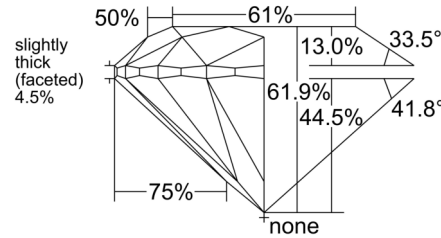

GIA REPORT
5513344408

Verify this report at GIA.edu

FACSIMILE

This is a digital representation of the original GIA Report. This representation might not be accepted in lieu of the original GIA Report in certain circumstances. The original GIA Report includes certain security features which are not reproducible on this facsimile.

GIA NATURAL DIAMOND GRADING REPORT

October 14, 2025
GIA Report Number 5513344408
Shape and Cutting Style ..... Round Brilliant
Measurements ..... 9.21 - 9.28 x 5.72 mm

GRADING RESULTS

Carat Weight ..... 3.03 carat
Color Grade ..... J
Clarity Grade SI1
Cut Grade ..... Excellent

ADDITIONAL GRADING INFORMATION

Polish ..... Excellent
Symmetry ..... Excellent
Fluorescence ..... None

Inscription(s): GIA 5513344408

Comments: Pinpoints are not shown. Clouds are not shown.

PROPORTIONS

Profile to actual proportions