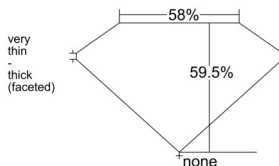

GIA®

FACSIMILE

GIA REPORT 5513348848

Verify this report at GIA.edu

GIA NATURAL DIAMOND DOSSIER®

February 04, 2025
GIA Report Number 5513348848
Shape and Cutting Style ..... Heart Brilliant
Measurements ..... 4.91 x 5.69 x 3.38 mm

GRADING RESULTS

Carat Weight ..... 0.53 carat
Color Grade ..... D
Clarity Grade VVS2

ADDITIONAL GRADING INFORMATION

Polish ..... Excellent
Symmetry ..... Excellent
Fluorescence ..... None
Clarity Characteristics ..... Feather, Cloud
Inscription(s): GIA 5513348848

PROPORTIONS

Profile not to actual proportions

GRADING SCALES

GIA COLOR SCALE		GIA CLARITY SCALE	
COLORLESS	D	VERY VERY SLIGHTLY SIGHTLY INCLUDED	FLAWLESS
	E		INTERNALLY FLAWLESS
	F		VVS₁
	G		VVS₂
	H		VS₁
	I		VS₂
	J		SI₁
	K		SI₂
	L		I₁
	M		I₂
NEAR COLORLESS	N	SLIGHTLY INCLUDED	I₃
	O		
	P		
	Q		
FAINT	R		
	S		
	T		
	U		
VERT LIGHT	V		
	W		
	X		
	Y		
LIGHT	Z