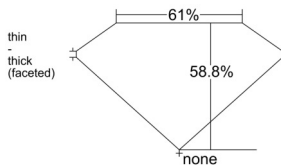

GIA®

FACSIMILE

GIA REPORT 5513359159

Verify this report at GIA.edu

GIA NATURAL DIAMOND DOSSIER®

February 07, 2025
GIA Report Number 5513359159
Shape and Cutting Style ..... Pear Brilliant
Measurements ..... 6.42 x 4.03 x 2.37 mm

GRADING RESULTS

Carat Weight ..... 0.36 carat
Color Grade ..... F
Clarity Grade SI1

ADDITIONAL GRADING INFORMATION

Polish ..... Very Good
Symmetry ..... Very Good
Fluorescence ..... None
Clarity Characteristics ..... Cloud, Crystal
Inscription(s): GIA 5513359159

PROPORTIONS

Profile not to actual proportions

GRADING SCALES

GIA COLOR SCALE		GIA CLARITY SCALE			
COLORLESS	D	VERY VERY SLIGHTLY INCLUDED	FLAWLESS		
	E		INTERNALLY FLAWLESS		
	F		VVS₁		
	NEAR COLORLESS	G	VERY SLIGHTLY INCLUDED	VVS₂	
		H		VS₁	
		FANT	I	SLIGHTLY INCLUDED	VS₂
			J		SI₁
	LIGHT	K	INCLUDED	SI₂	
		L		I₁	
		M		I₂	
VERY LIGHT		N	INCLUDED	I₃	
		O			
		P			
LIGHT		Q			
		R			
	S				
	T				
	U				
	V				
	W				
	X				
	Y				
	Z