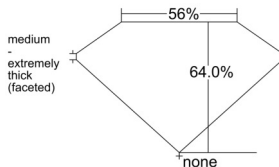

GIA®

FACSIMILE

GIA REPORT 5513359343

Verify this report at GIA.edu

GIA NATURAL DIAMOND DOSSIER®

February 05, 2025
GIA Report Number 5513359343
Shape and Cutting Style ..... Pear Brilliant
Measurements ..... 5.78 x 3.72 x 2.38 mm

GRADING RESULTS

Carat Weight ..... 0.30 carat
Color Grade ..... E
Clarity Grade S11

ADDITIONAL GRADING INFORMATION

Polish ..... Excellent
Symmetry ..... Good
Fluorescence ..... None
Clarity Characteristics..... Crystal, Feather, Cavity
Inscription(s): GIA 5513359343

PROPORTIONS

Profile not to actual proportions

GRADING SCALES

GIA COLOR SCALE		GIA CLARITY SCALE	
COLORLESS	D	VERY VERY SLIGHTLY INCLUDED	FLAWLESS
	E		INTERNALLY FLAWLESS
	F		VVS₁
	G		VVS₂
	H		VS₁
	I		VS₂
	J		S1₁
	K		S1₂
	L		I₁
	M		I₂
NEAR COLORLESS	N	SLIGHTLY INCLUDED	I₃
	O		
	P		
	Q		
FAINT	R	INCLUDED	
	S		
	T		
	U		
VERT LIGHT	V		
	W		
	X		
	Y		
LIGHT	Z