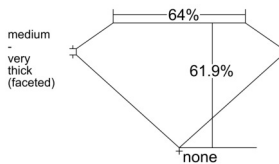

GIA®

FACSIMILE

GIA REPORT 5513368798

Verify this report at GIA.edu

GIA NATURAL DIAMOND DOSSIER®

February 06, 2025
GIA Report Number 5513368798
Shape and Cutting Style ..... Heart Brilliant
Measurements ..... 4.66 x 5.28 x 3.27 mm

GRADING RESULTS

Carat Weight ..... 0.47 carat
Color Grade ..... G
Clarity Grade VVS1

ADDITIONAL GRADING INFORMATION

Polish ..... Excellent
Symmetry ..... Excellent
Fluorescence ..... Faint
Clarity Characteristics ..... Pinpoint, Feather
Inscription(s): GIA 5513368798

PROPORTIONS

Profile not to actual proportions

GRADING SCALES

GIA COLOR SCALE		GIA CLARITY SCALE			
COLORLESS	D	VERY VERY SLIGHTLY INCLUDED	FLAWLESS		
	E		INTERNALLY FLAWLESS		
	F	VERY SLIGHTLY INCLUDED	VVS₁		
	G		VVS₂		
	H		VS₁		
	NEAR COLORLESS	I	SLIGHTLY INCLUDED	VS₂	
		J		SI₁	
		FAINT	K	INCLUDED	SI₂
			L		I₁
			M		I₂
VERT LIGHT	N	LIGHT	I₃		
	O				
	P				
	Q				
	R				
	S				
	T				
LIGHT	U				
	V				
	W				
	X				
Y					
Z