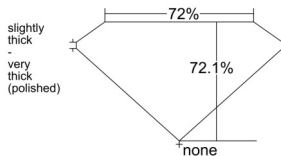

GIA®

FACSIMILE

GIA REPORT 5513383467

Verify this report at GIA.edu

GIA NATURAL DIAMOND DOSSIER®

February 07, 2025
GIA Report Number 5513383467
Shape and Cutting Style ..... Square Modified Brilliant
Measurements ..... 4.35 x 4.29 x 3.09 mm

GRADING RESULTS

Carat Weight ..... 0.50 carat
Color Grade ..... H
Clarity Grade VS1

ADDITIONAL GRADING INFORMATION

Polish ..... Excellent
Symmetry ..... Very Good
Fluorescence ..... None
Clarity Characteristics..... Feather, Pinpoint, Internal Graining
Inscription(s): GIA 5513383467

PROPORTIONS

Profile not to actual proportions

GRADING SCALES

GIA COLOR SCALE		GIA CLARITY SCALE			
COLORLESS	D	VERY VERY SLIGHTLY INCLUDED	FLAWLESS		
	E		INTERNALLY FLAWLESS		
	F	VERY SLIGHTLY INCLUDED	VS₁		
	G		VS₂		
	H		VS₁		
	NEAR COLORLESS	I	SLIGHTLY INCLUDED	SI₁	
		J		SI₂	
		FAINT	K	INCLUDED	I₁
			L		I₂
			M		I₃
VERY LIGHT	N		LIGHT		
	O				
	P				
	Q				
	R