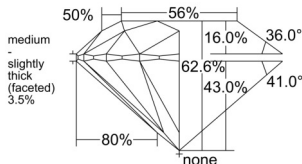

GIA®

FACSIMILE

GIA REPORT 5513427572

Verify this report at GIA.edu

GIA NATURAL DIAMOND DOSSIER®

February 17, 2025
GIA Report Number 5513427572
Shape and Cutting Style ..... Round Brilliant
Measurements ..... 4.59 - 4.61 x 2.88 mm

GRADING RESULTS

Carat Weight ..... 0.37 carat
Color Grade ..... G
Clarity Grade VVS1
Cut Grade ..... Excellent

ADDITIONAL GRADING INFORMATION

Polish ..... Excellent
Symmetry ..... Excellent
Fluorescence ..... Medium Blue
Clarity Characteristics ..... Pinpoint, Feather
Inscription(s): GIA 5513427572

PROPORTIONS

GRADING SCALES

GIA COLOR SCALE

COLOURLESS	D
	E
	F
	G
	H
	I
	J
NEAR COLOURLESS	K
	L
FAIN	M
	N
	O
	P
	Q
VERY LIGHT	R
	S
	T
	U
	V
	W
	X
	Y
LIGHT	Z

GIA CLARITY SCALE

FLAWLESS	INTERNAL FLAWLESS	
		FLAWLESS
VERY VERY SLIGHTLY INCLUDED	VVS₁	
	VVS₂	
VERY SLIGHTLY INCLUDED	VS₁	
	VS₂	
SLIGHTLY INCLUDED	SI₁	
	SI₂	
INCLUDED	I₁	
	I₂	
	I₃	

GIA CUT SCALE

EXCELLENT
VERY GOOD
GOOD
FAIR
POOR