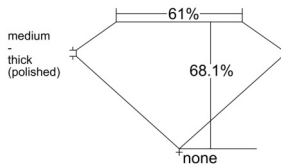

GIA®

FACSIMILE

GIA REPORT 5513431554

Verify this report at GIA.edu

GIA NATURAL DIAMOND DOSSIER®

February 14, 2025
GIA Report Number 5513431554
Shape and Cutting Style ..... Emerald Cut
Measurements ..... 4.41 x 3.25 x 2.21 mm

GRADING RESULTS

Carat Weight ..... 0.31 carat
Color Grade ..... G
Clarity Grade VS1

ADDITIONAL GRADING INFORMATION

Polish ..... Excellent
Symmetry ..... Very Good
Fluorescence ..... None
Clarity Characteristics ..... Crystal, Cloud, Pinpoint
Inscription(s): GIA 5513431554

PROPORTIONS

Profile not to actual proportions

GRADING SCALES

GIA COLOR SCALE		GIA CLARITY SCALE			
COLORLESS	D	VERY VERY SLIGHTLY INCLUDED	FLAWLESS		
	E		INTERNALLY FLAWLESS		
	F	VERY SLIGHTLY INCLUDED	VVS₁		
	G		VVS₂		
	H		VS₁		
	NEAR COLORLESS	I	SLIGHTLY INCLUDED	VS₂	
		J		SI₁	
		FAINT	K	INCLUDED	SI₂
			L		I₁
			M		I₂
VERT LIGHT	N	INCLUDED	I₃		
	O				
	P				
	Q				
	R				
LIGHT	S				
	T				
	U				
	V				
	W				
	X				
	Y				
	Z