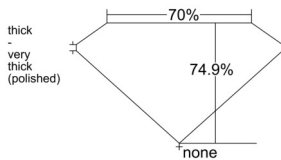

GIA®

FACSIMILE

GIA REPORT 5513453241

Verify this report at GIA.edu

GIA NATURAL DIAMOND DOSSIER®

February 18, 2025
GIA Report Number 5513453241
Shape and Cutting Style ..... Square Modified Brilliant
Measurements ..... 4.21 x 4.17 x 3.13 mm

GRADING RESULTS

Carat Weight ..... 0.50 carat
Color Grade ..... E
Clarity Grade VVS1

ADDITIONAL GRADING INFORMATION

Polish ..... Excellent
Symmetry ..... Very Good
Fluorescence ..... Faint
Clarity Characteristics ..... Needle, Pinpoint
Inscription(s): GIA 5513453241

PROPORTIONS

Profile not to actual proportions

GRADING SCALES

GIA COLOR SCALE		GIA CLARITY SCALE	
COLORLESS	D	VERY VERY SLIGHTLY INCLUDED	FLAWLESS
	E		INTERNALLY FLAWLESS
	F		VVS₁
	G		VVS₂
	H		VS₁
	I		VS₂
	J		SI₁
	K		SI₂
	L		I₁
	M		I₂
NEAR COLORLESS	N	SLIGHTLY INCLUDED	I₃
	O		
	P		
	Q		
FAINT	R		
	S		
	T		
	U		
VERY LIGHT	V		
	W		
	X		
	Y		
LIGHT	Z