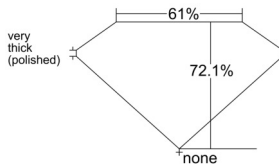

GIA®

FACSIMILE

GIA REPORT 5513618994

Verify this report at GIA.edu

GIA NATURAL DIAMOND DOSSIER®

March 12, 2025
GIA Report Number 5513618994
Shape and Cutting Style ..... Emerald Cut
Measurements ..... 5.52 x 4.25 x 3.07 mm

GRADING RESULTS

Carat Weight ..... 0.70 carat
Color Grade ..... D
Clarity Grade VS2

ADDITIONAL GRADING INFORMATION

Polish ..... Excellent
Symmetry ..... Excellent
Fluorescence ..... Faint
Clarity Characteristics ..... Crystal
Inscription(s): GIA 5513618994

PROPORTIONS

Profile not to actual proportions

GRADING SCALES

GIA COLOR SCALE		GIA CLARITY SCALE	
COLORLESS	D	VERY VERY SLIGHTLY INCLUDED	FLAWLESS
	E		INTERNALLY FLAWLESS
	F		VVS₁
	G		VVS₂
	H		VS₁
	I		VS₂
	J		SI₁
	K		SI₂
	L		I₁
	M		I₂
NEAR COLORLESS	N	SLIGHTLY INCLUDED	I₃
	O		
	P		
	Q		
FAINT	R		
	S		
	T		
	U		
VERY LIGHT	V		
	W		
	X		
	Y		
LIGHT	Z