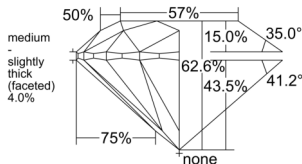

GIA®

FACSIMILE

GIA REPORT 5513634031

Verify this report at GIA.edu

GIA NATURAL DIAMOND DOSSIER®

March 17, 2025
GIA Report Number 5513634031
Shape and Cutting Style ..... Round Brilliant
Measurements ..... 3.82 - 3.85 x 2.40 mm

GRADING RESULTS

Carat Weight ..... 0.22 carat
Color Grade ..... E
Clarity Grade VVS1
Cut Grade ..... Excellent

ADDITIONAL GRADING INFORMATION

Polish ..... Excellent
Symmetry ..... Excellent
Fluorescence ..... Faint
Clarity Characteristics ..... Cloud, Pinpoint
Inscription(s): GIA 5513634031

PROPORTIONS

Profile to actual proportions