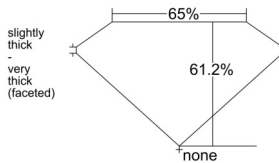

GIA®

FACSIMILE

GIA REPORT 5513646948

Verify this report at GIA.edu

GIA NATURAL DIAMOND DOSSIER®

March 18, 2025
GIA Report Number 5513646948
Shape and Cutting Style ..... Pear Brilliant
Measurements ..... 5.58 x 3.83 x 2.34 mm

GRADING RESULTS

Carat Weight ..... 0.30 carat
Color Grade ..... F
Clarity Grade VVS1

ADDITIONAL GRADING INFORMATION

Polish ..... Excellent
Symmetry ..... Very Good
Fluorescence ..... None
Clarity Characteristics ..... Needle, Pinpoint
Inscription(s): GIA 5513646948

PROPORTIONS

Profile not to actual proportions

GRADING SCALES

GIA COLOR SCALE		GIA CLARITY SCALE			
COLORLESS	D	VERY VERY SLIGHTLY INCLUDED	FLAWLESS		
	E		INTERNALLY FLAWLESS		
	F	VERY SLIGHTLY INCLUDED	VVS₁		
	G		VVS₂		
	H		VS₁		
	NEAR COLORLESS	I	SLIGHTLY INCLUDED	VS₂	
		J		SI₁	
		FAINT	K	INCLUDED	SI₂
			L		I₁
			M		I₂
VERT LIGHT	N	LIGHT	I₃		
	O				
	P				
	Q				
	R