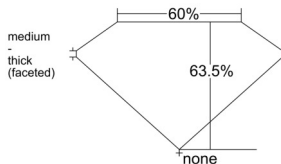

GIA®

FACSIMILE

GIA REPORT 5513727076

Verify this report at GIA.edu

GIA NATURAL DIAMOND DOSSIER®

March 26, 2025
GIA Report Number 5513727076
Shape and Cutting Style ..... Pear Brilliant
Measurements ..... 5.72 x 3.81 x 2.42 mm

GRADING RESULTS

Carat Weight ..... 0.31 carat
Color Grade ..... E
Clarity Grade VVS1

ADDITIONAL GRADING INFORMATION

Polish ..... Excellent
Symmetry ..... Excellent
Fluorescence ..... Faint
Clarity Characteristics ..... Pinpoint, Feather
Inscription(s): GIA 5513727076

PROPORTIONS

Profile not to actual proportions

GRADING SCALES

GIA COLOR SCALE		GIA CLARITY SCALE	
COLORLESS	D	VERY VERY SLIGHTLY INCLUDED	FLAWLESS
	E		INTERNALLY FLAWLESS
	F		VVS₁
	G		VVS₂
	H		VS₁
	I		VS₂
	J		SI₁
	K		SI₂
	L		I₁
	M		I₂
NEAR COLORLESS	N	SLIGHTLY INCLUDED	I₃
	O		
	P		
	Q		
FAINT	R		
	S		
	T		
	U		
VERT LIGHT	V		
	W		
	X		
	Y		
LIGHT	Z